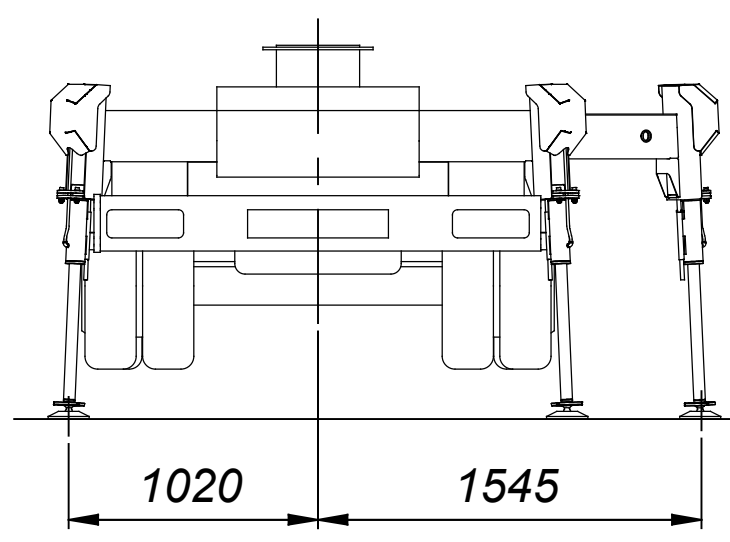

PALFINGER

Palfinger Platforms Italy s.r.l.

WORK AREA 02_03
P240AXE-E-PLUS ON IVECO DAILY 35S14 WB 3450