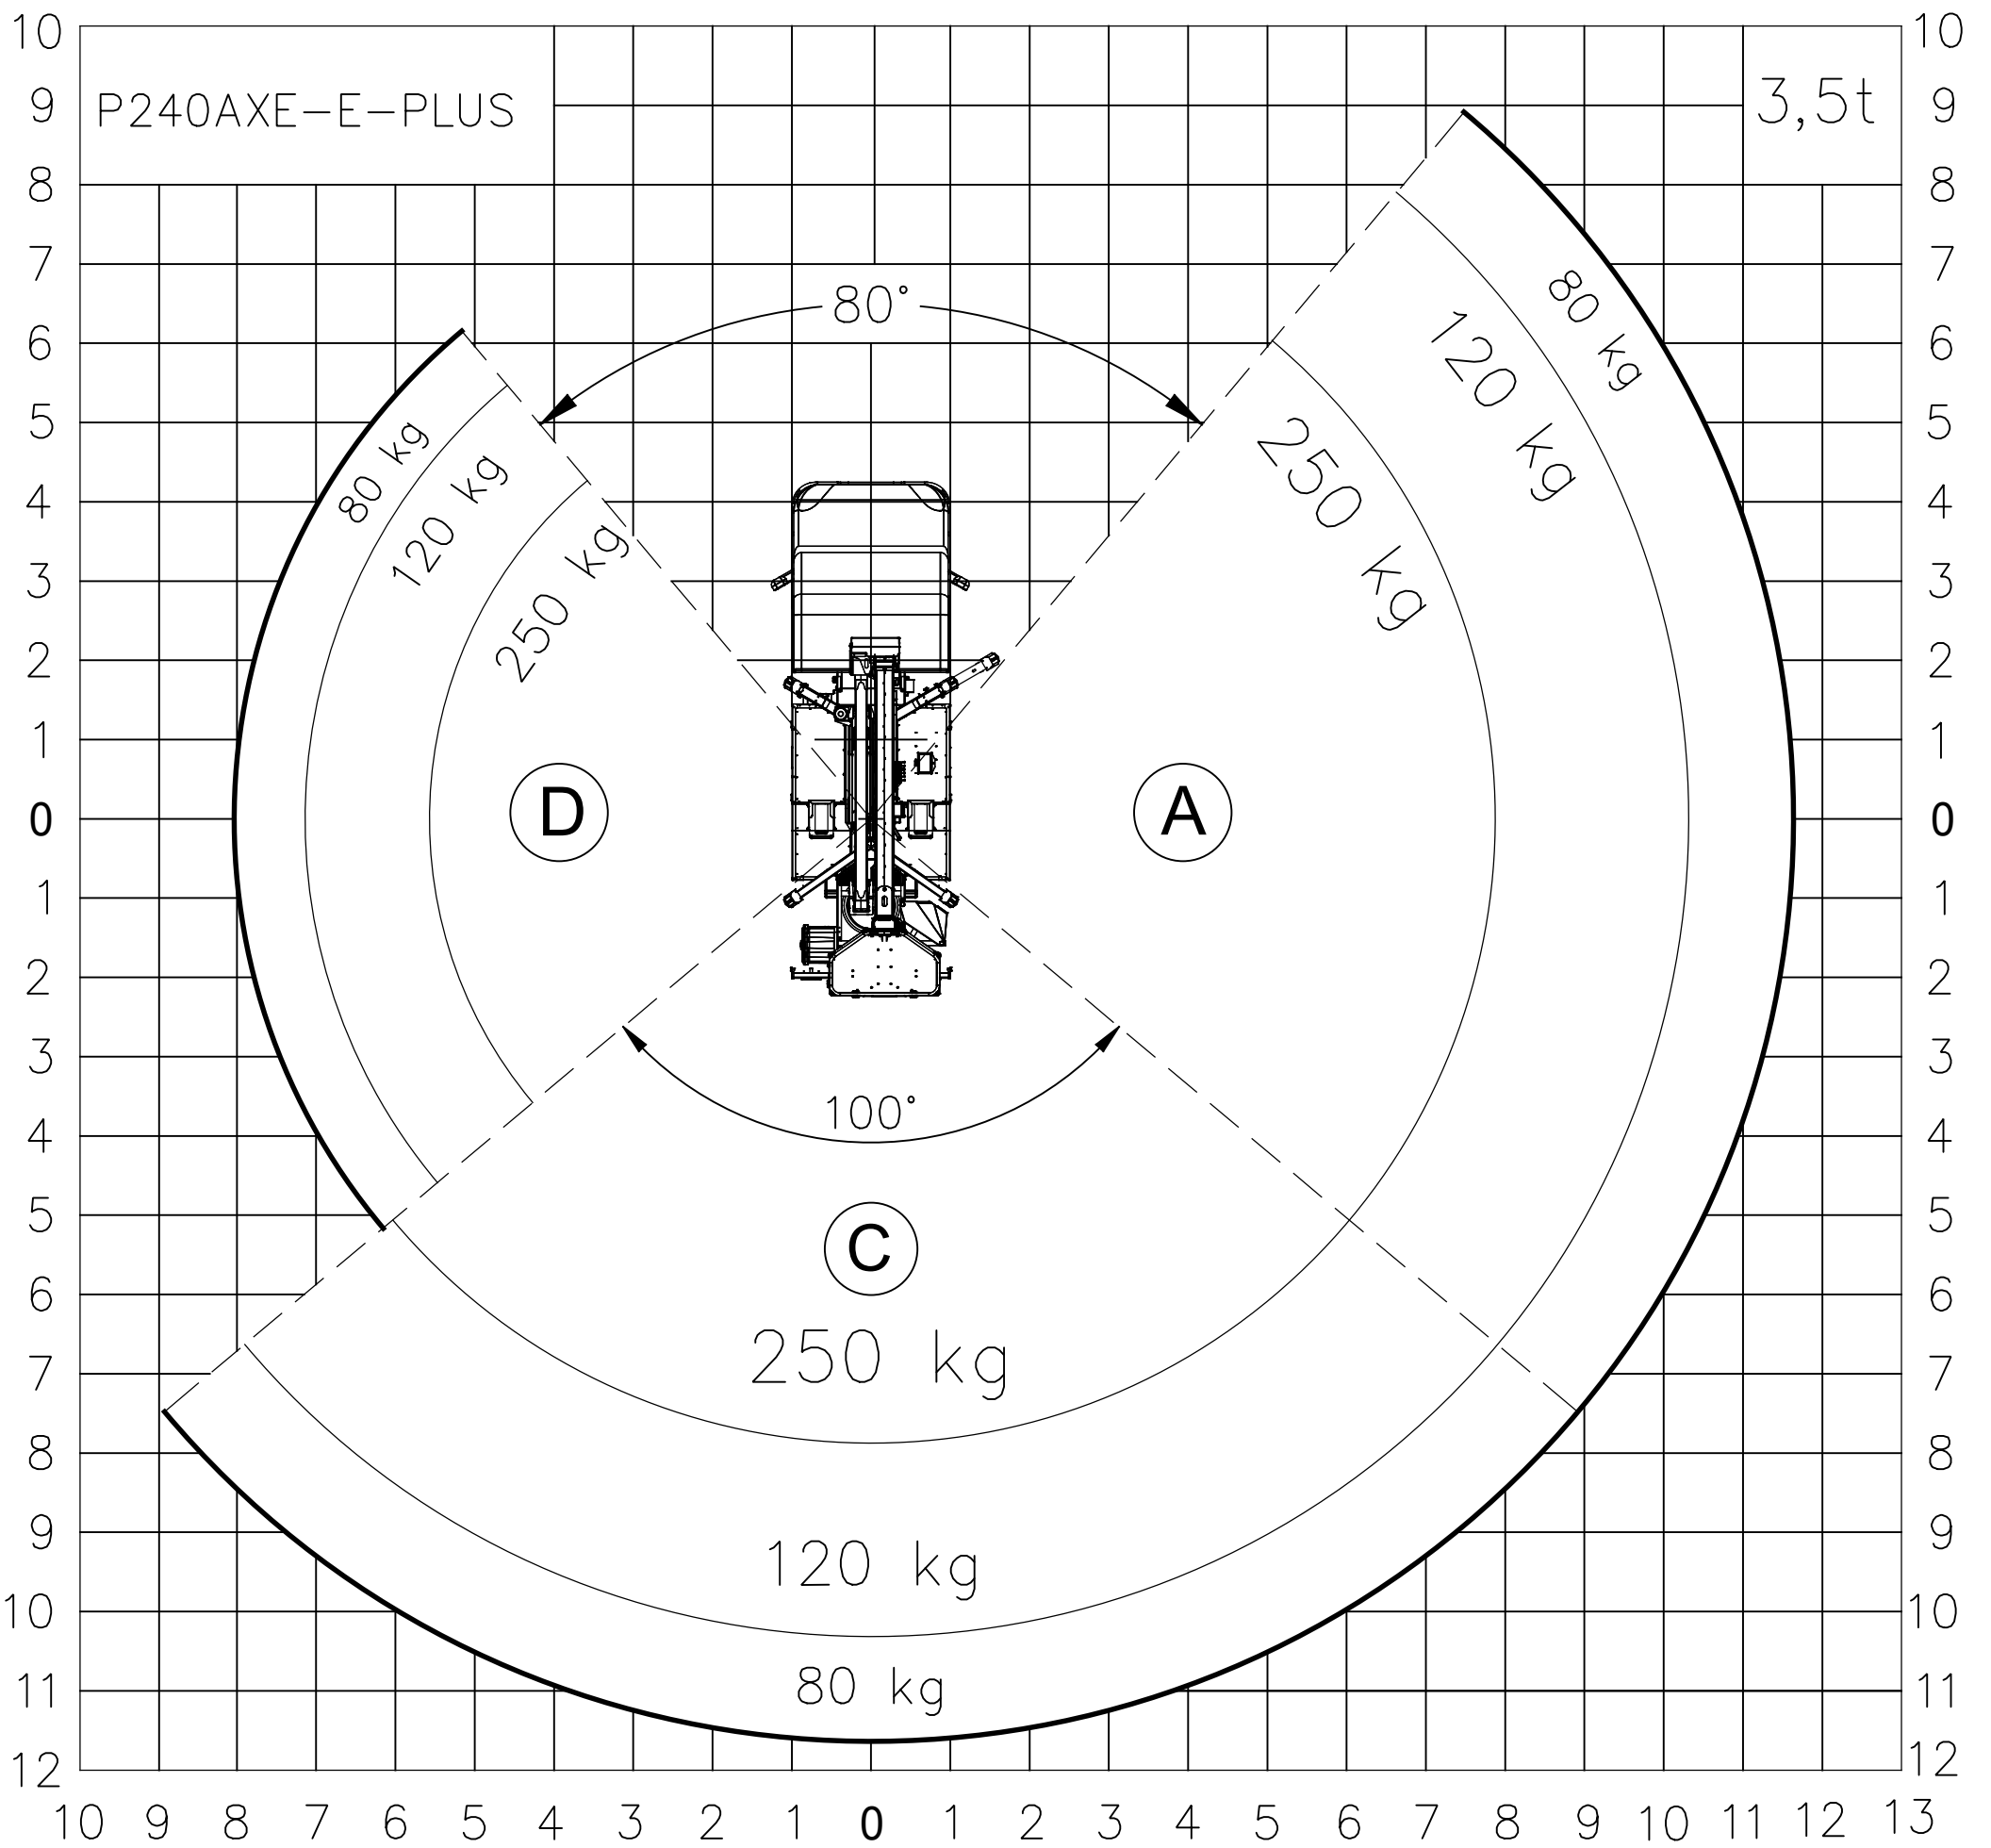

PALFINGER

Palfinger Platforms Italy s.r.l.

WORK AREA 02_03
P240AXE-E-PLUS ON IVECO DAILY 35S14 WB 3450