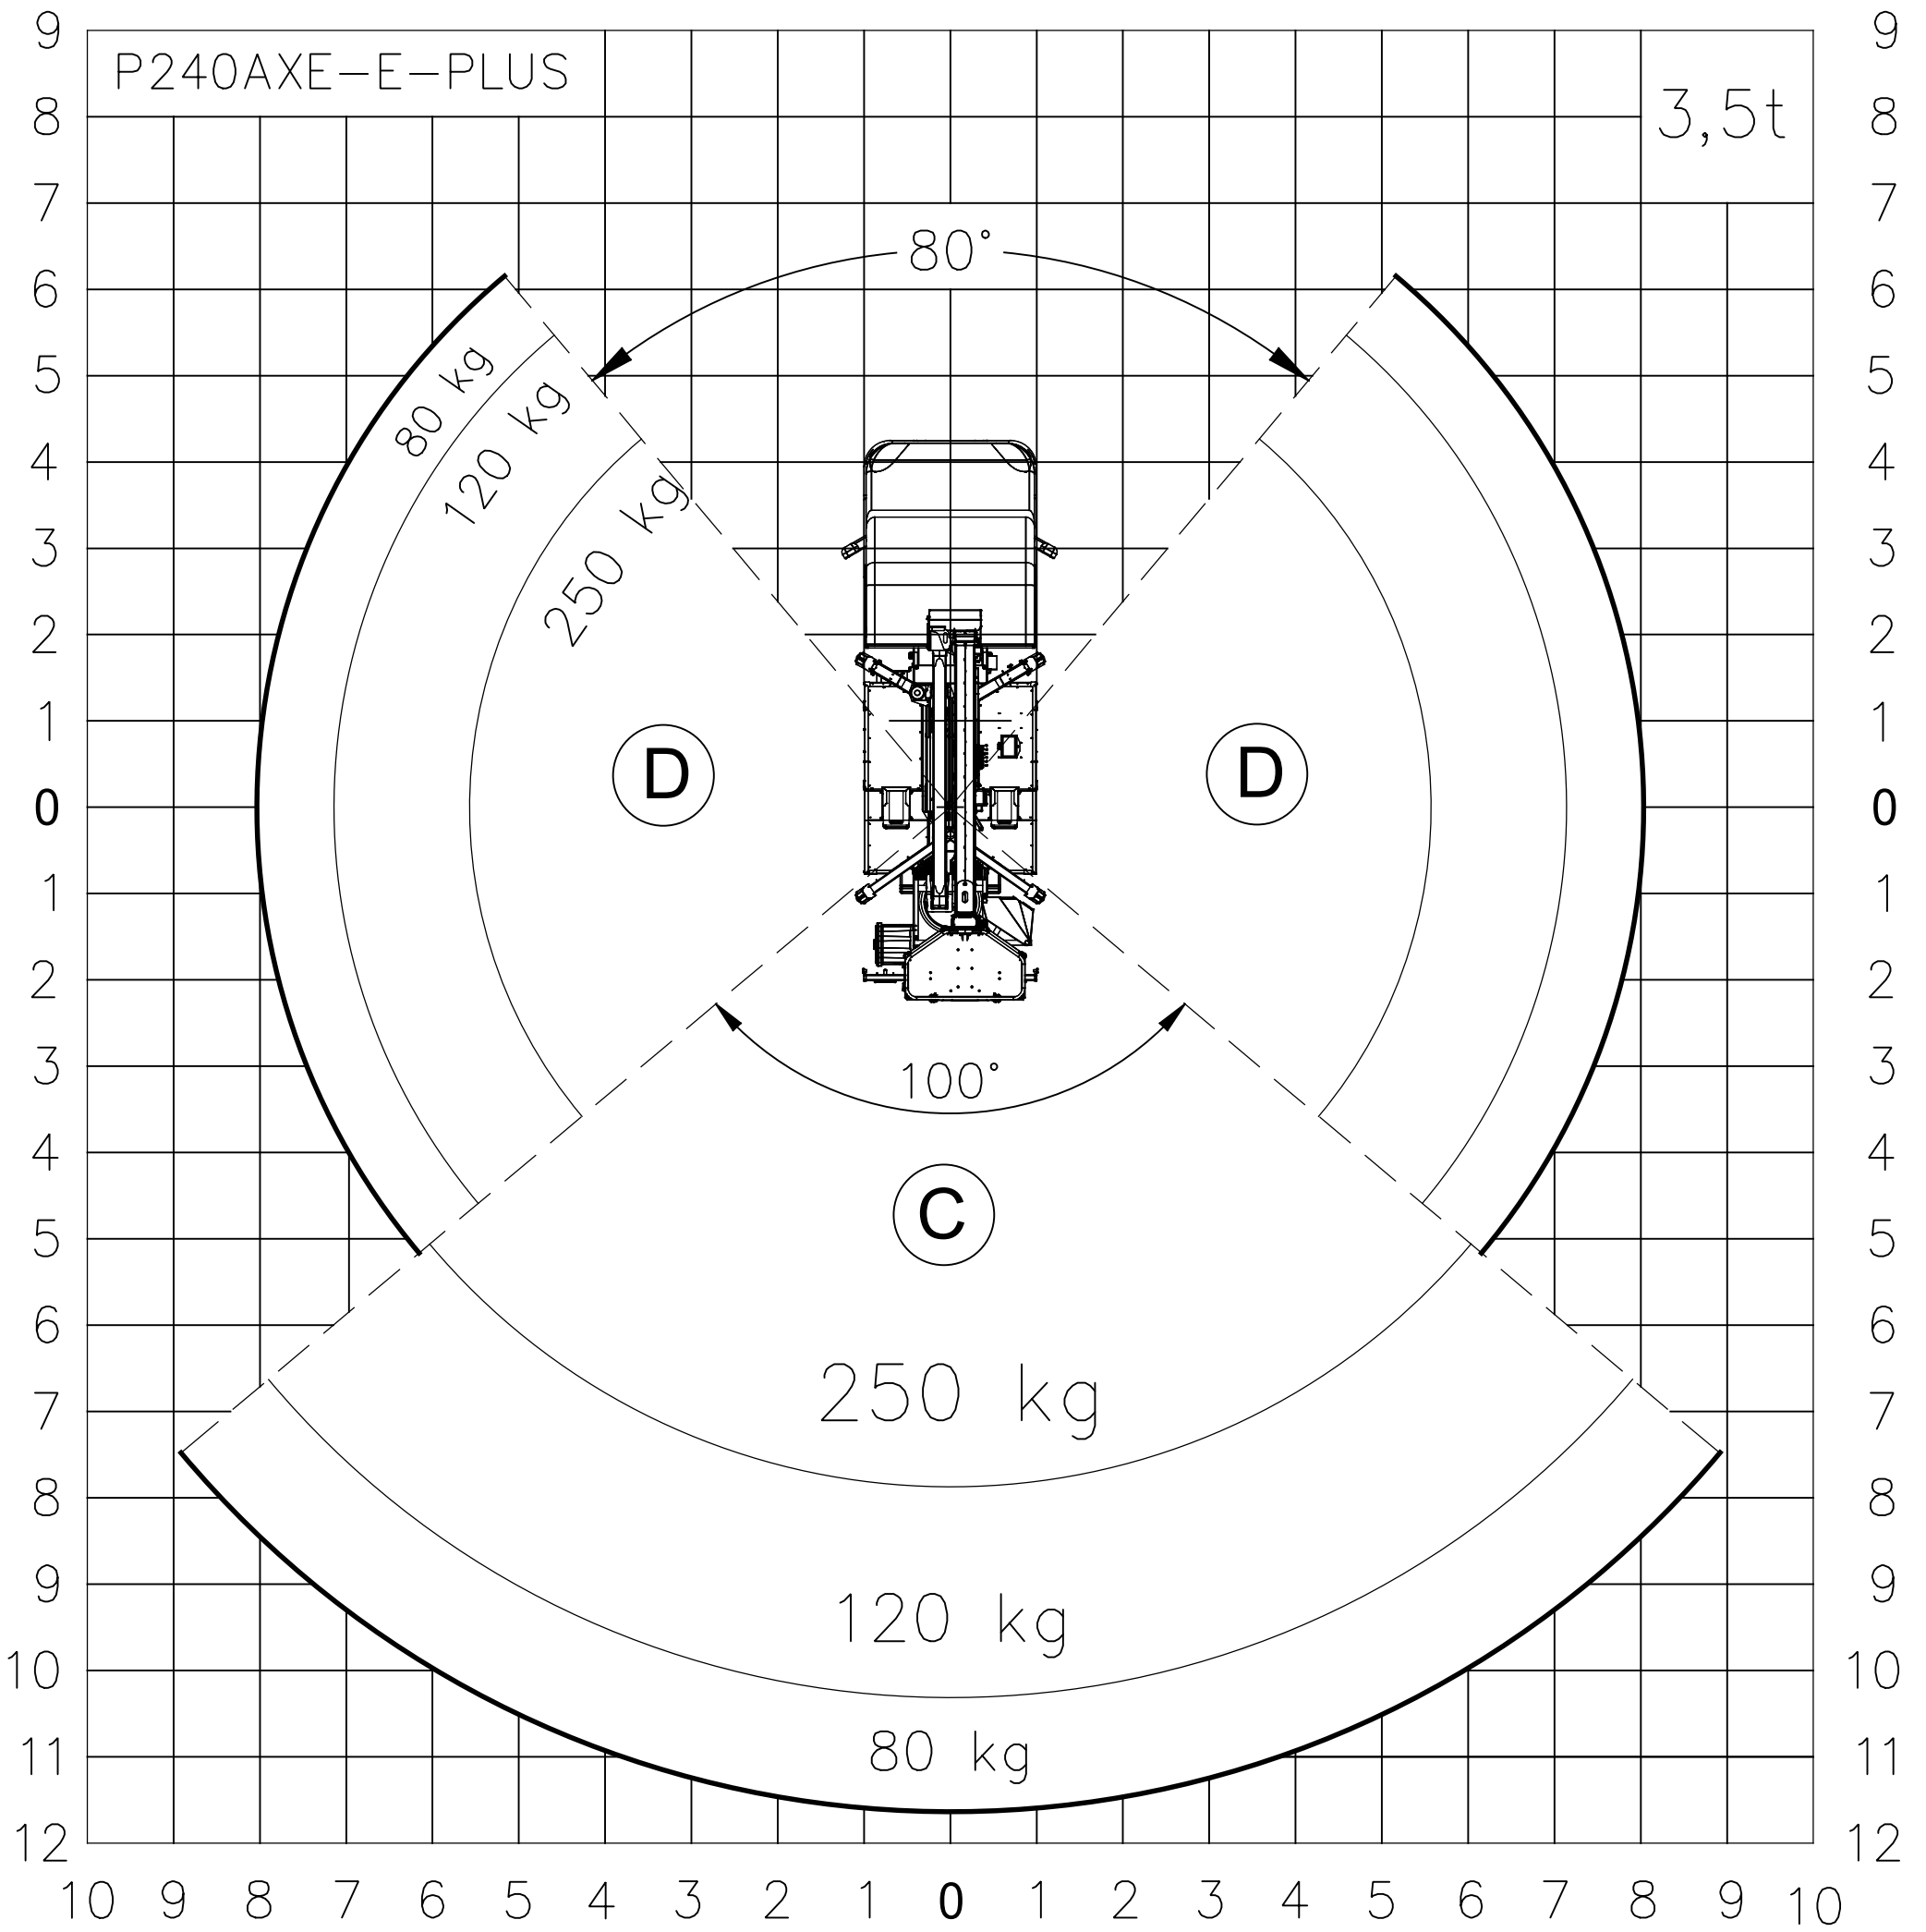

PALFINGER

Palfinger Platforms Italy s.r.l.

WORK AREA 02_02

P240AXE-E-PLUS ON IVECO DAILY 35S14 WB 3450