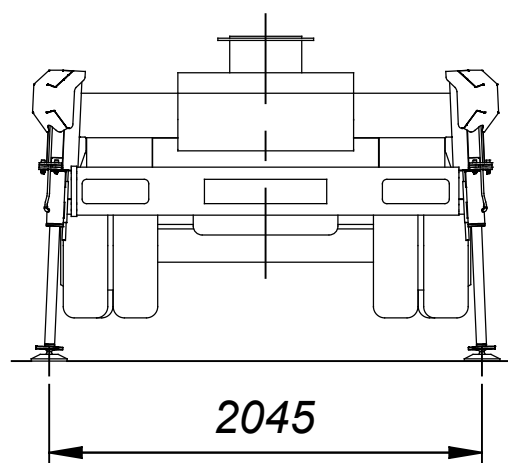

PALFINGER

Palfinger Platforms Italy s.r.l.

WORK AREA 02_02

P240AXE-E-PLUS ON IVECO DAILY 35S14 WB 3450