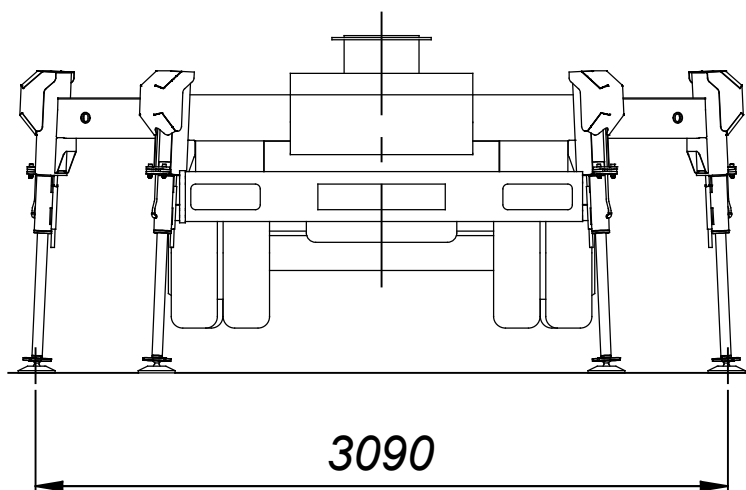

PALFINGER

Palfinger Platforms Italy s.r.l.

WORK AREA 02_01

P240AXE-E-PLUS ON IVECO DAILY 35S14 WB 3450