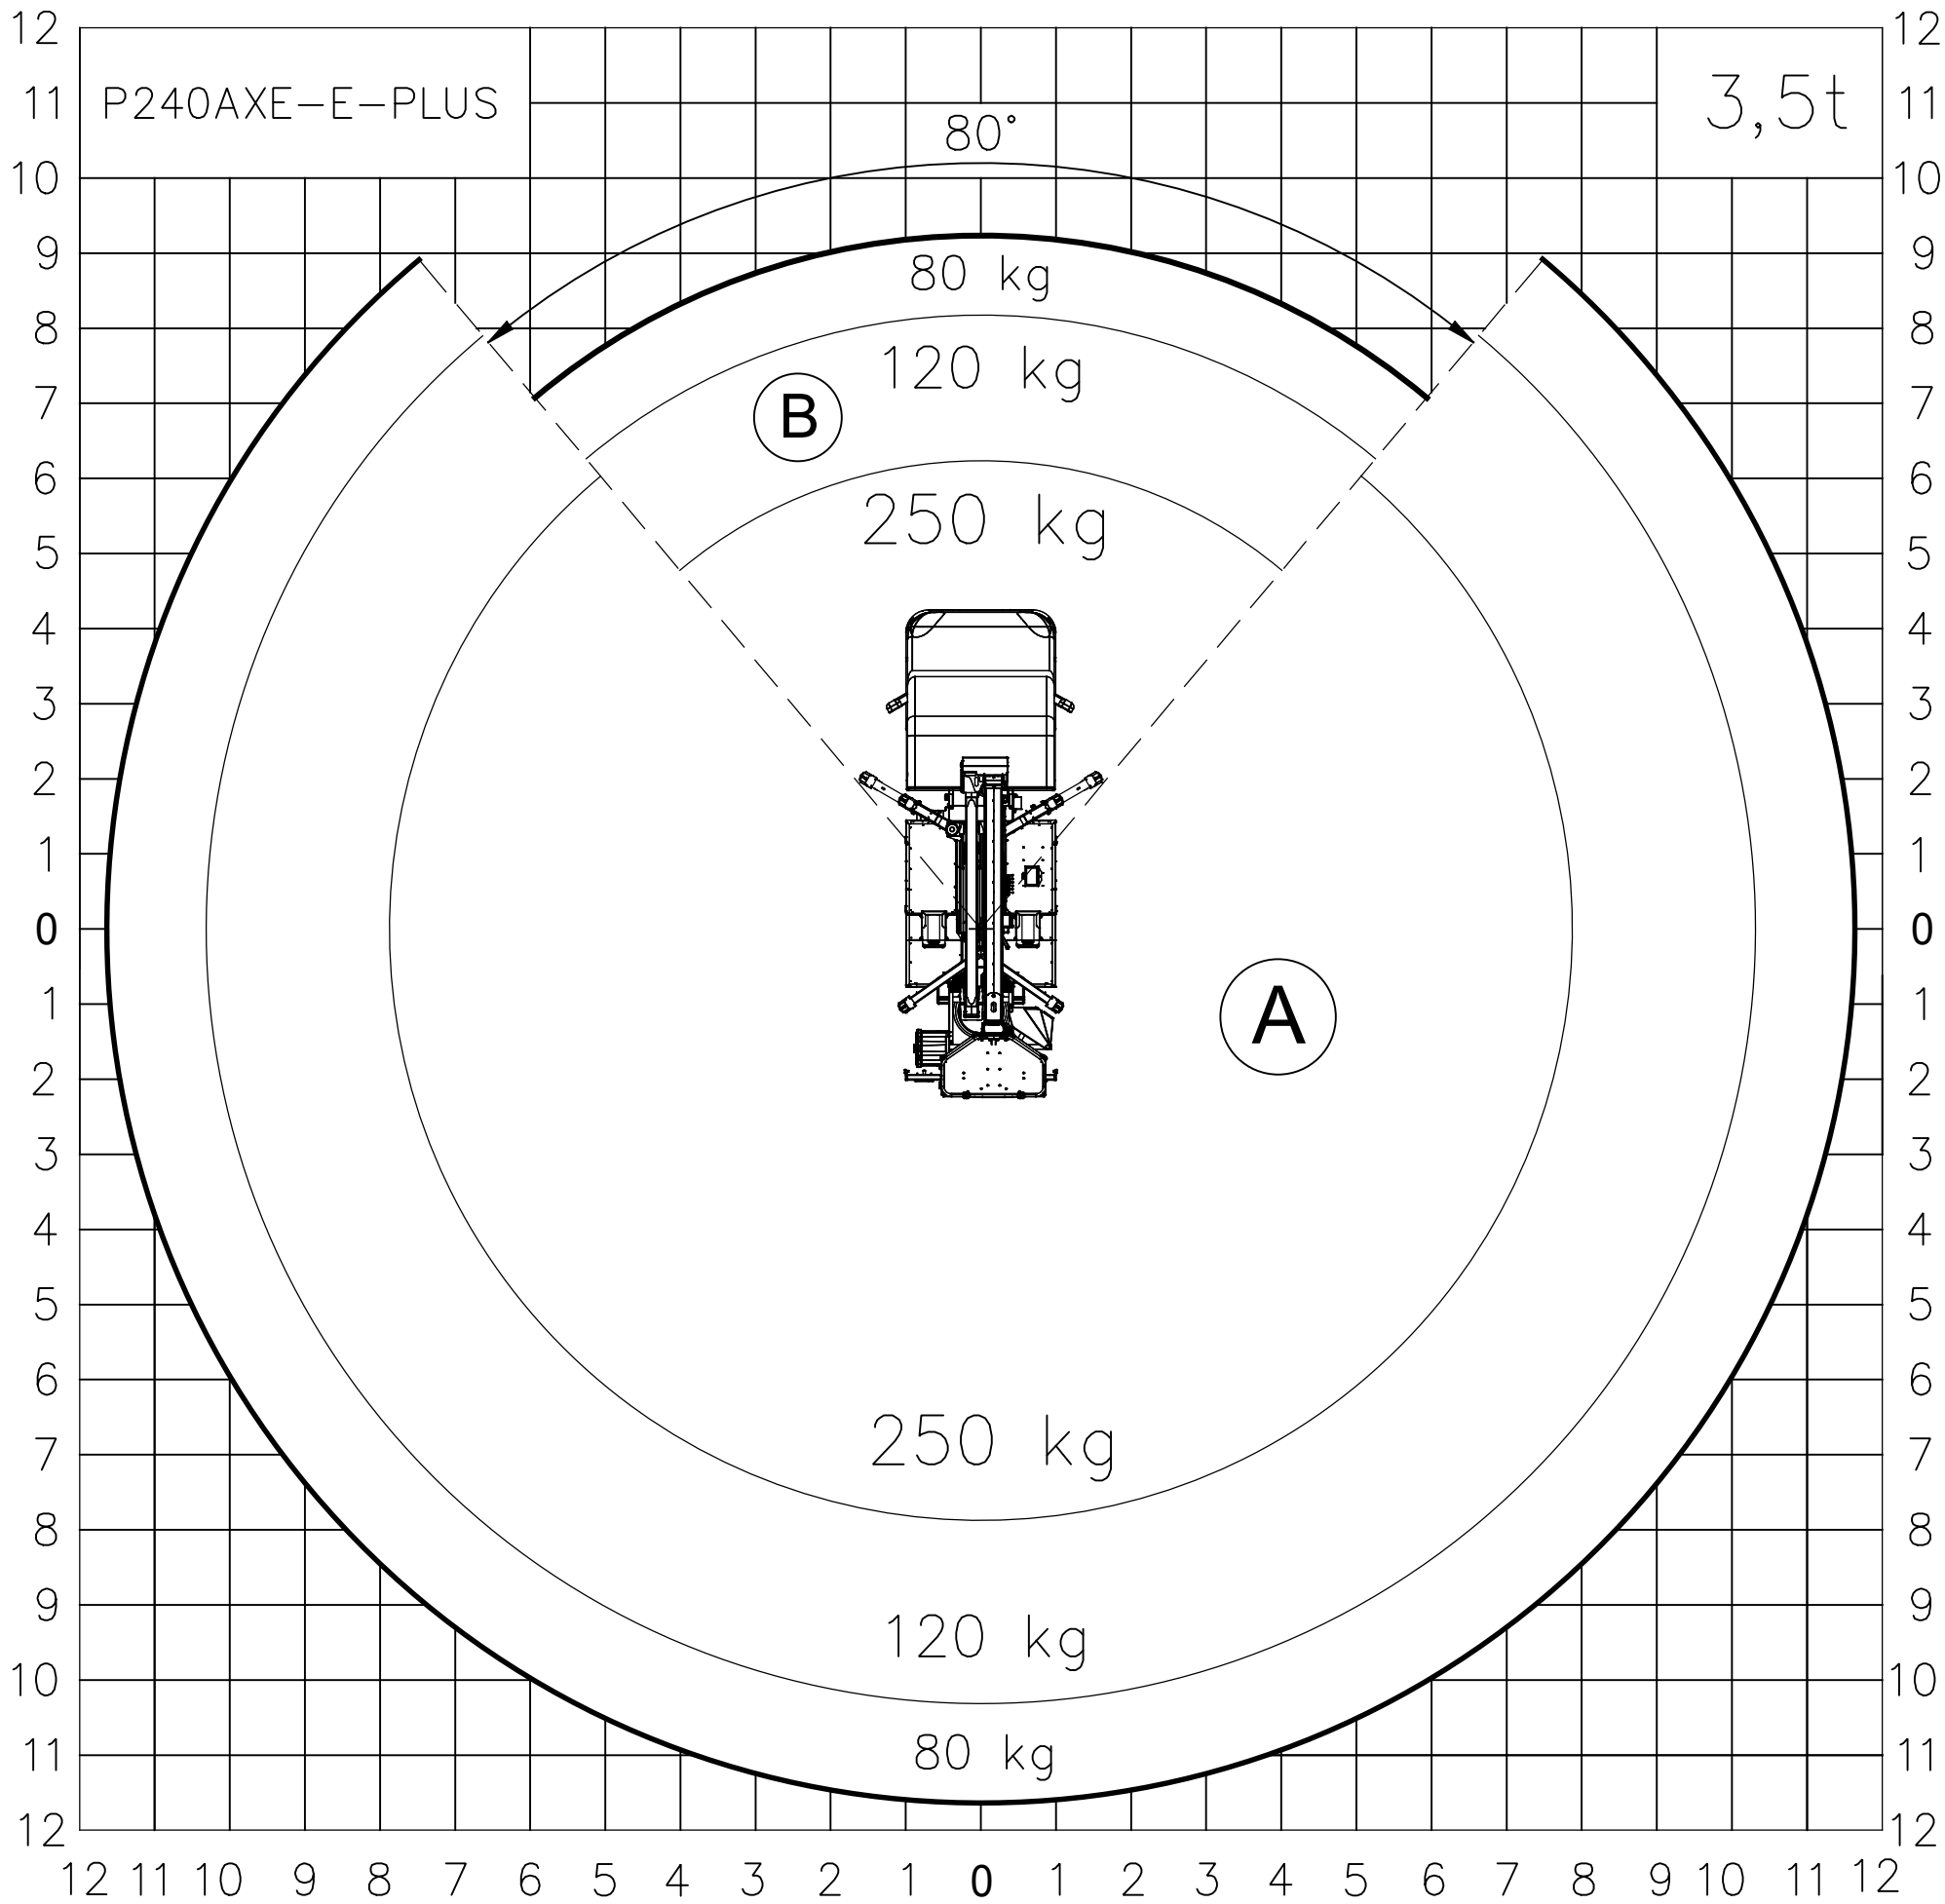

PALFINGER

Palfinger Platforms Italy s.r.l.

WORK AREA 02_01

P240AXE-E-PLUS ON IVECO DAILY 35S14 WB 3450