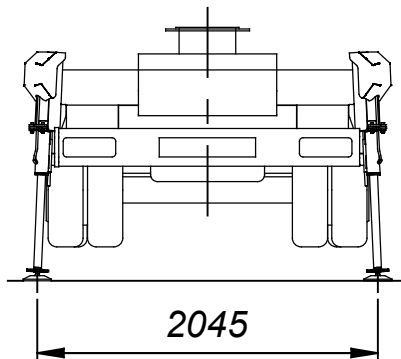

PALFINGER

Palfinger Platforms Italy s.r.l.

D

WORK AREA 01_D

P240AXE-E-PLUS ON IVECO DAILY 35S14 WB 3450