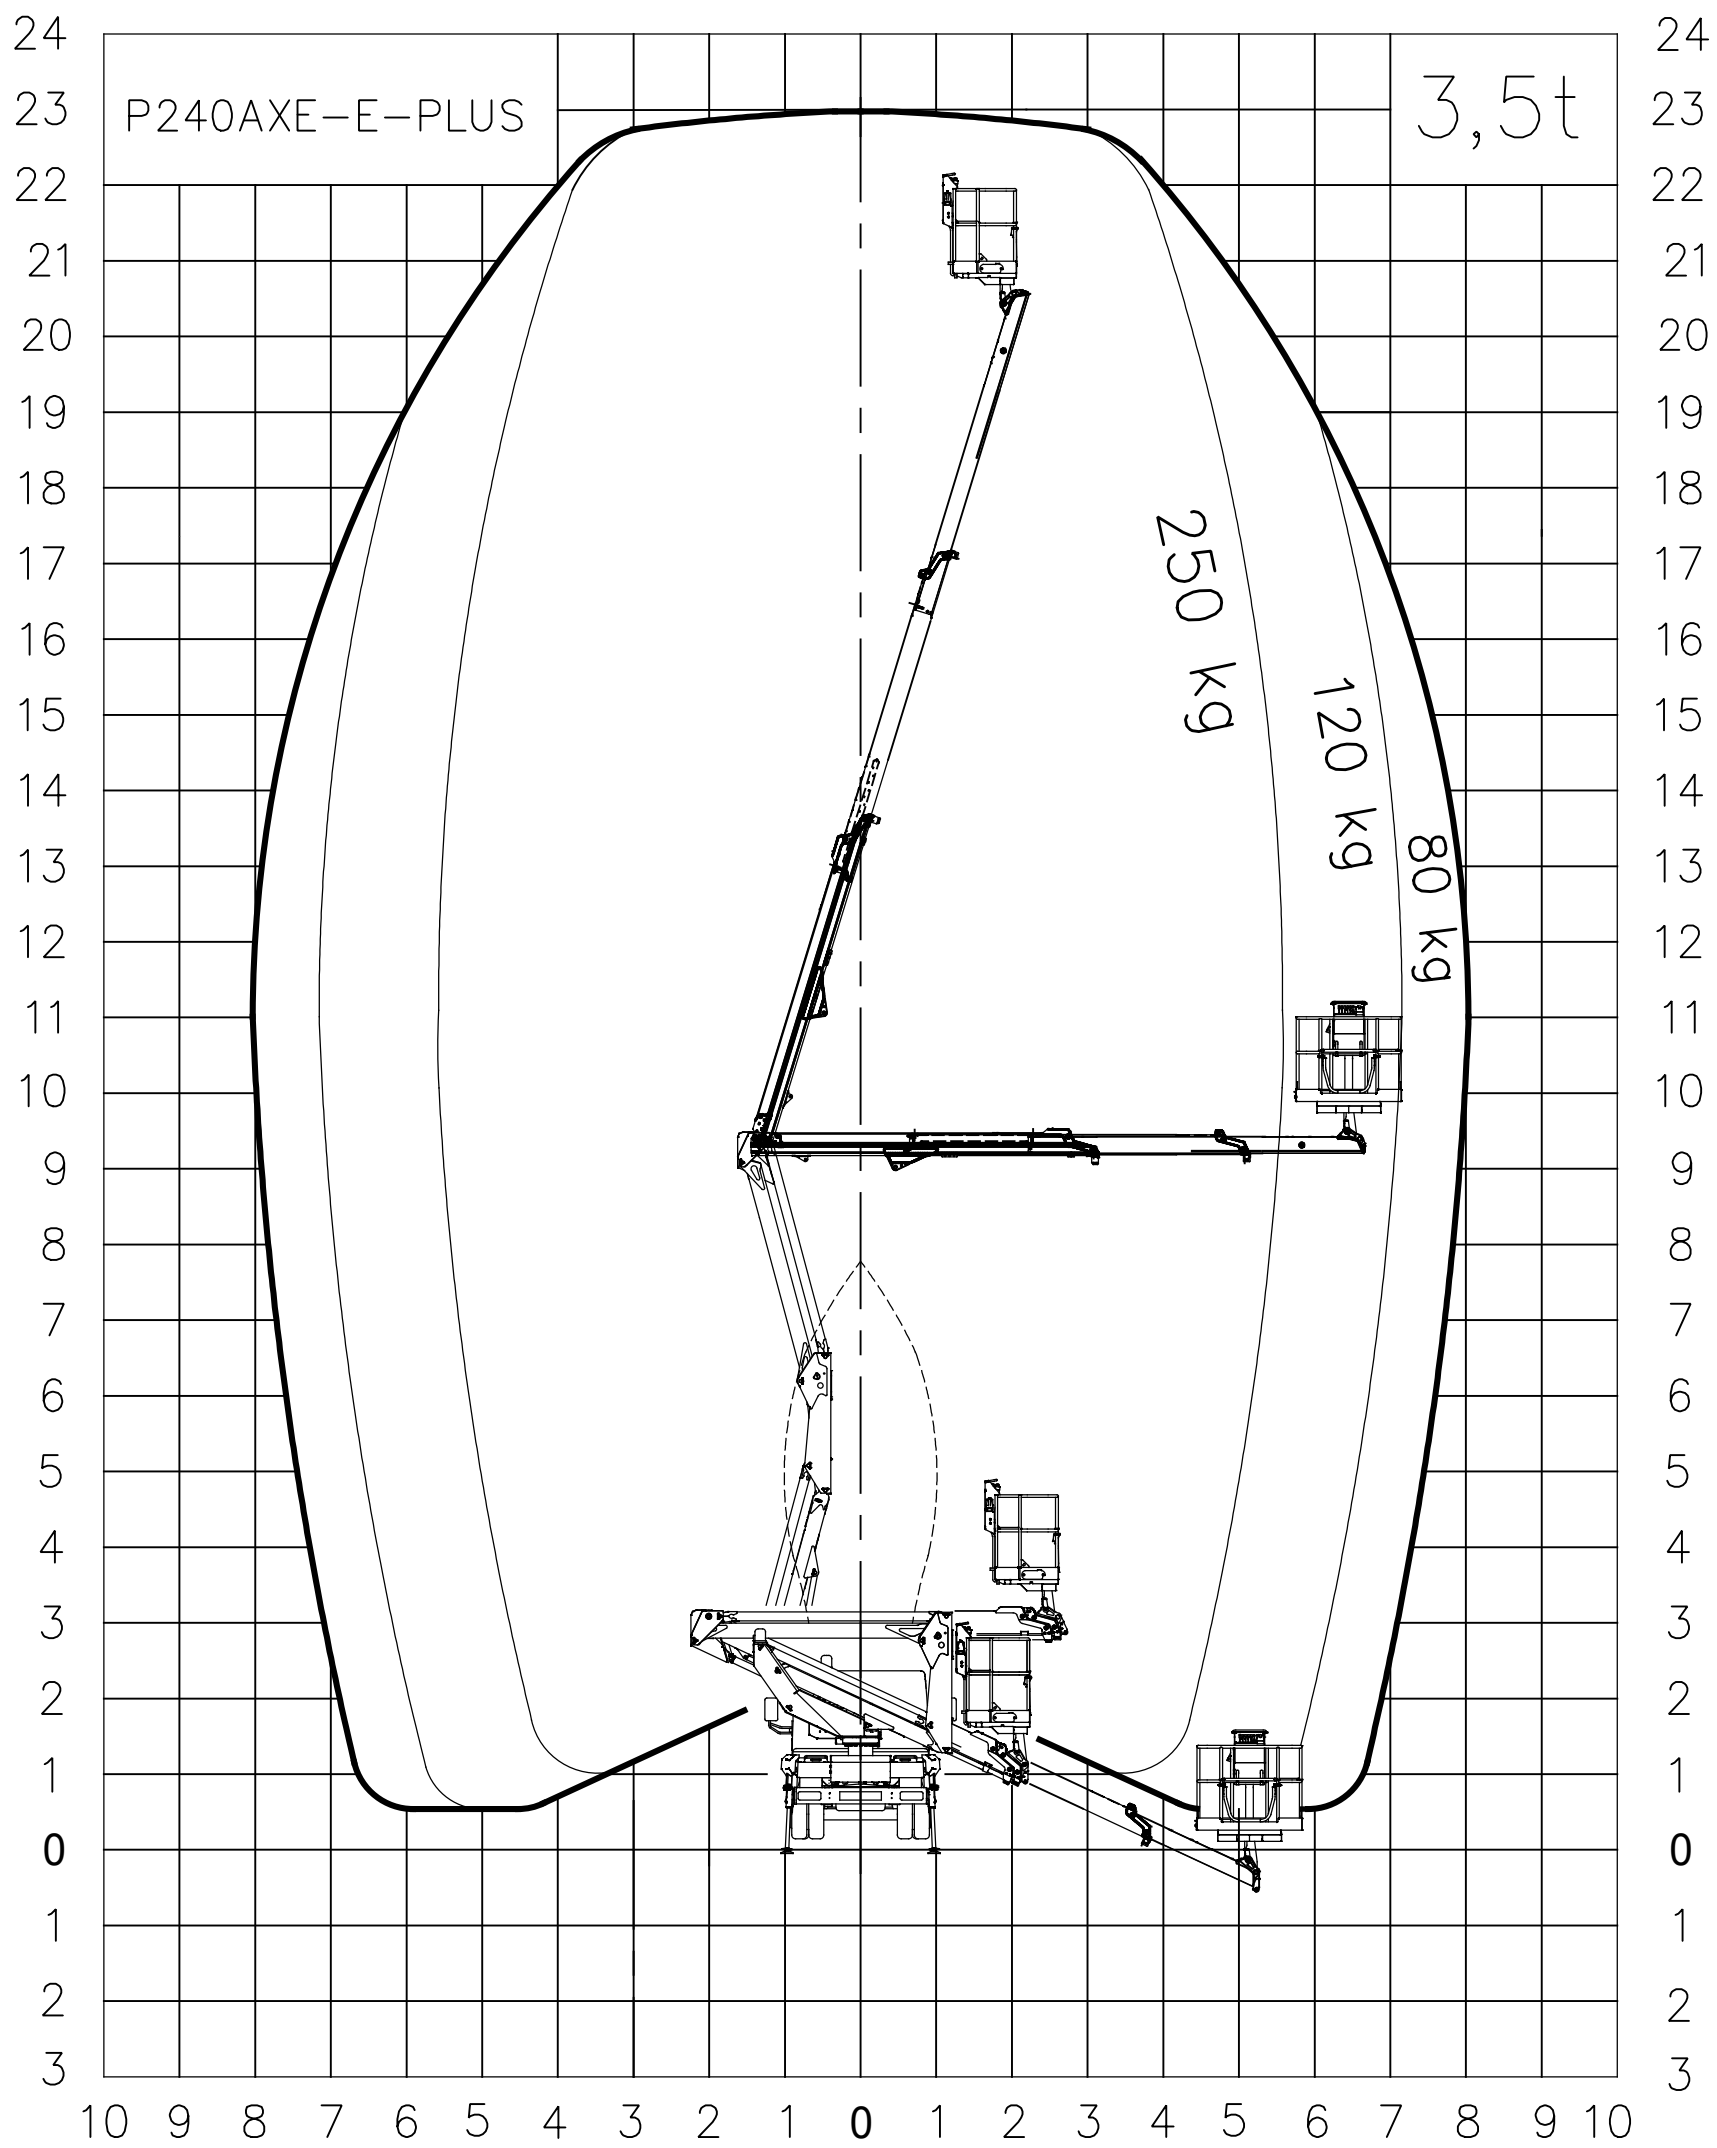

PALFINGER

Palfinger Platforms Italy s.r.l.

D

WORK AREA 01_D

P240AXE-E-PLUS ON IVECO DAILY 35S14 WB 3450