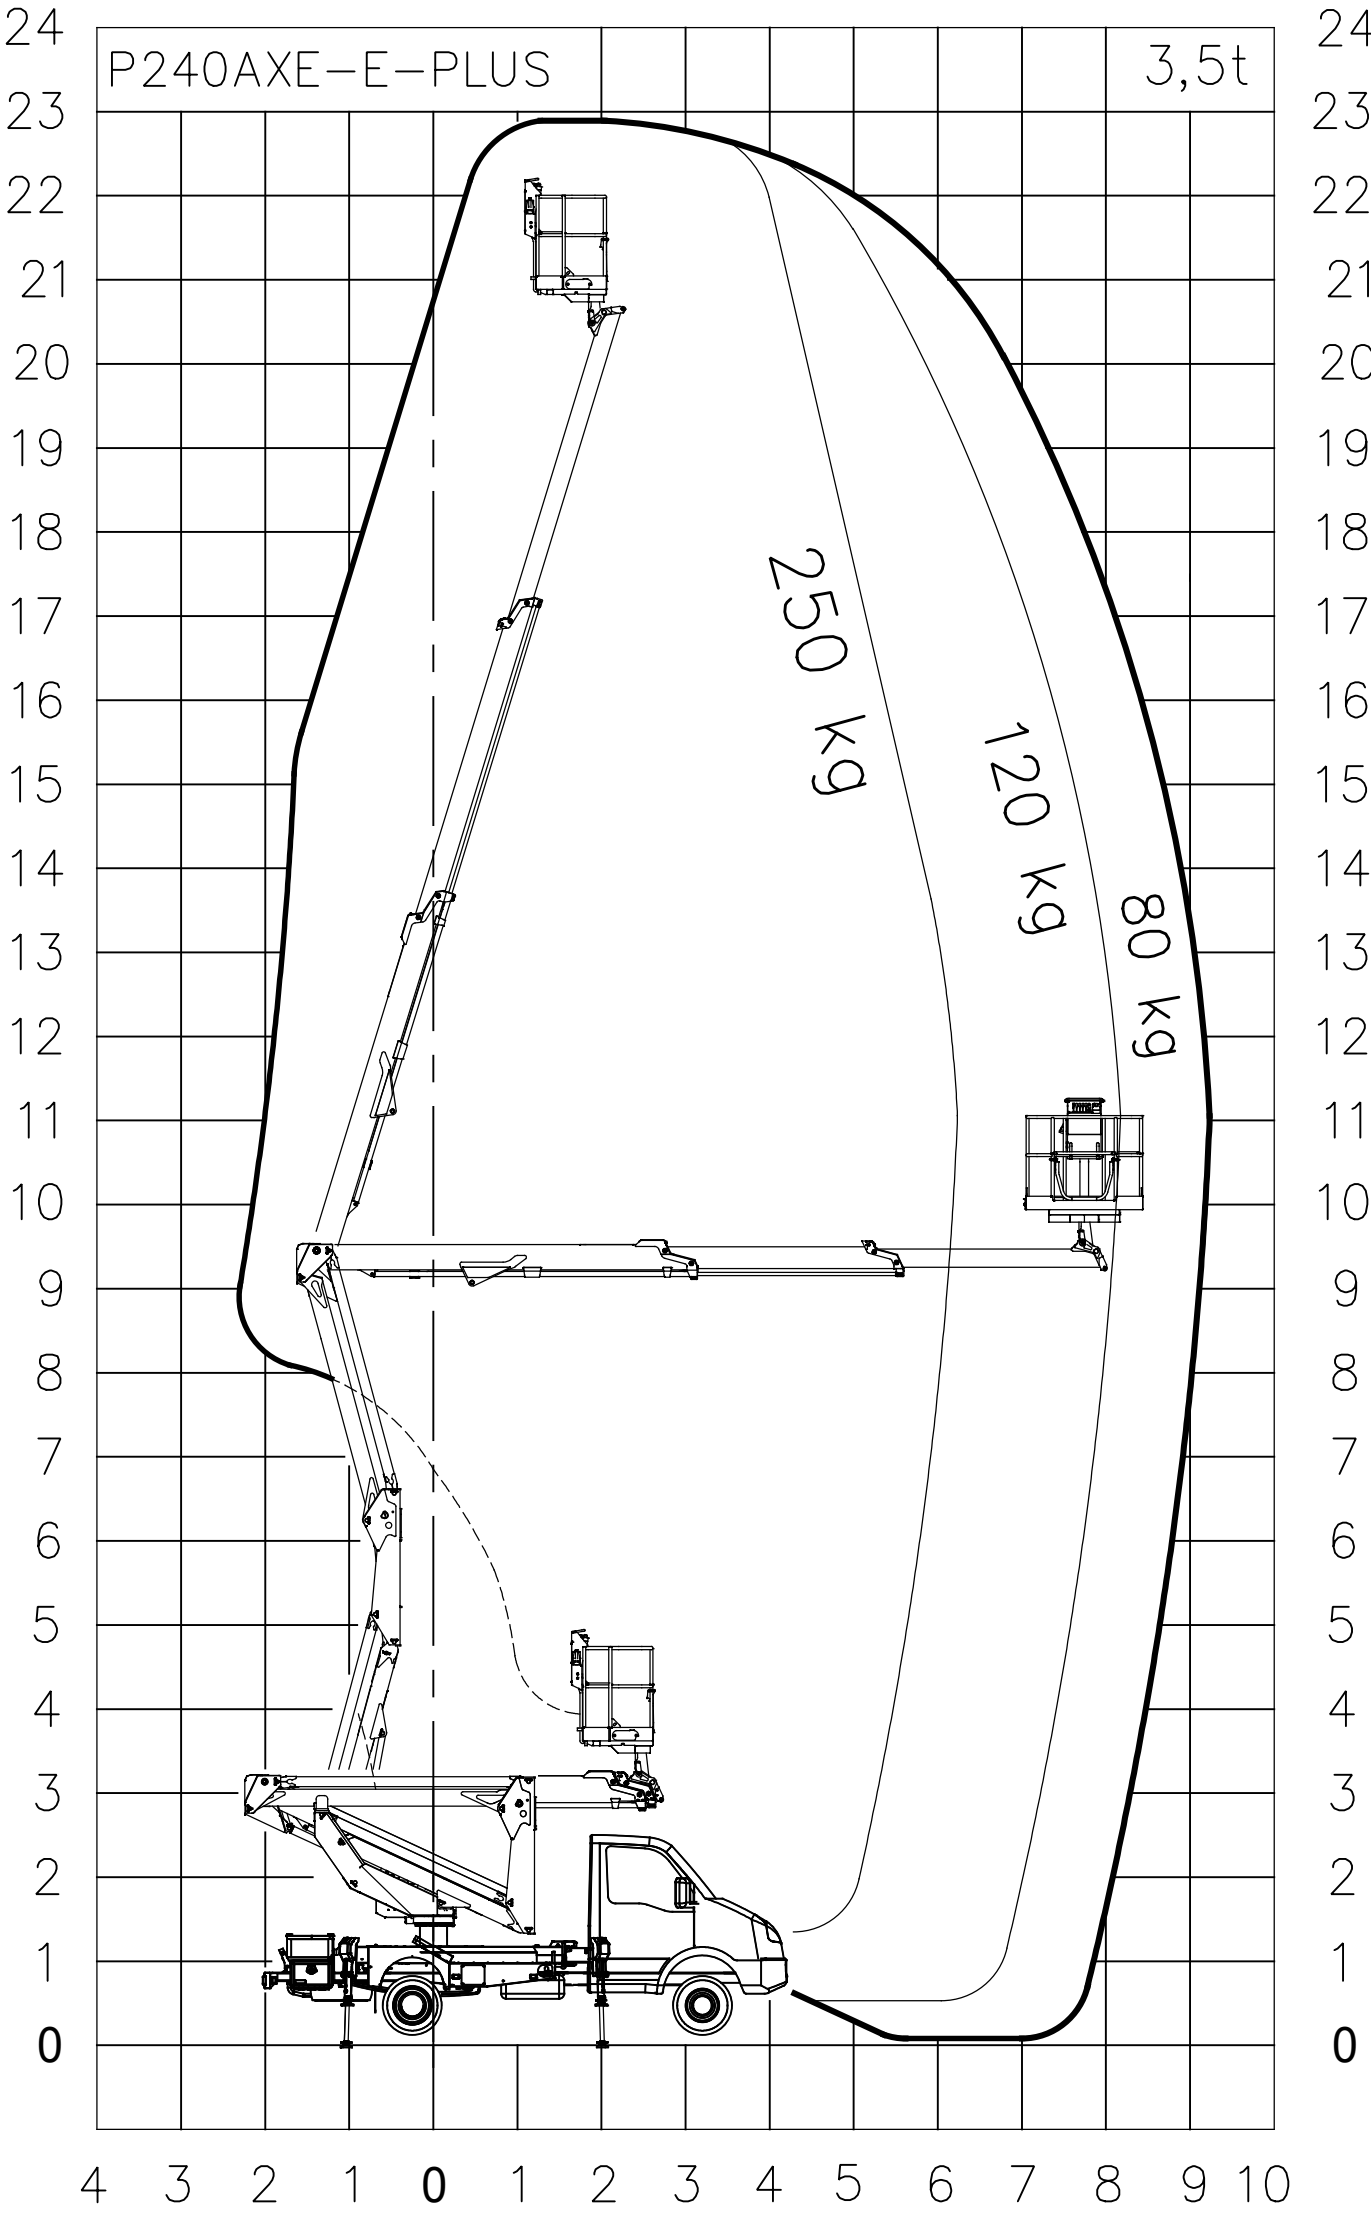

**PALFINGER**

Palfinger Platforms Italy s.r.l.

**B**

WORK AREA 01\_B  
P240AXE-E-PLUS ON IVECO DAILY 35S14 WB 3450