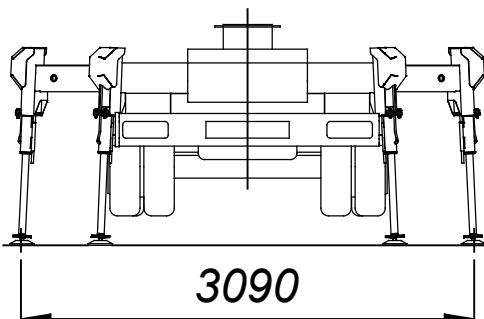

**PALFINGER**

Palfinger Platforms Italy s.r.l.

**B**

WORK AREA 01\_B  
P240AXE-E-PLUS ON IVECO DAILY 35S14 WB 3450