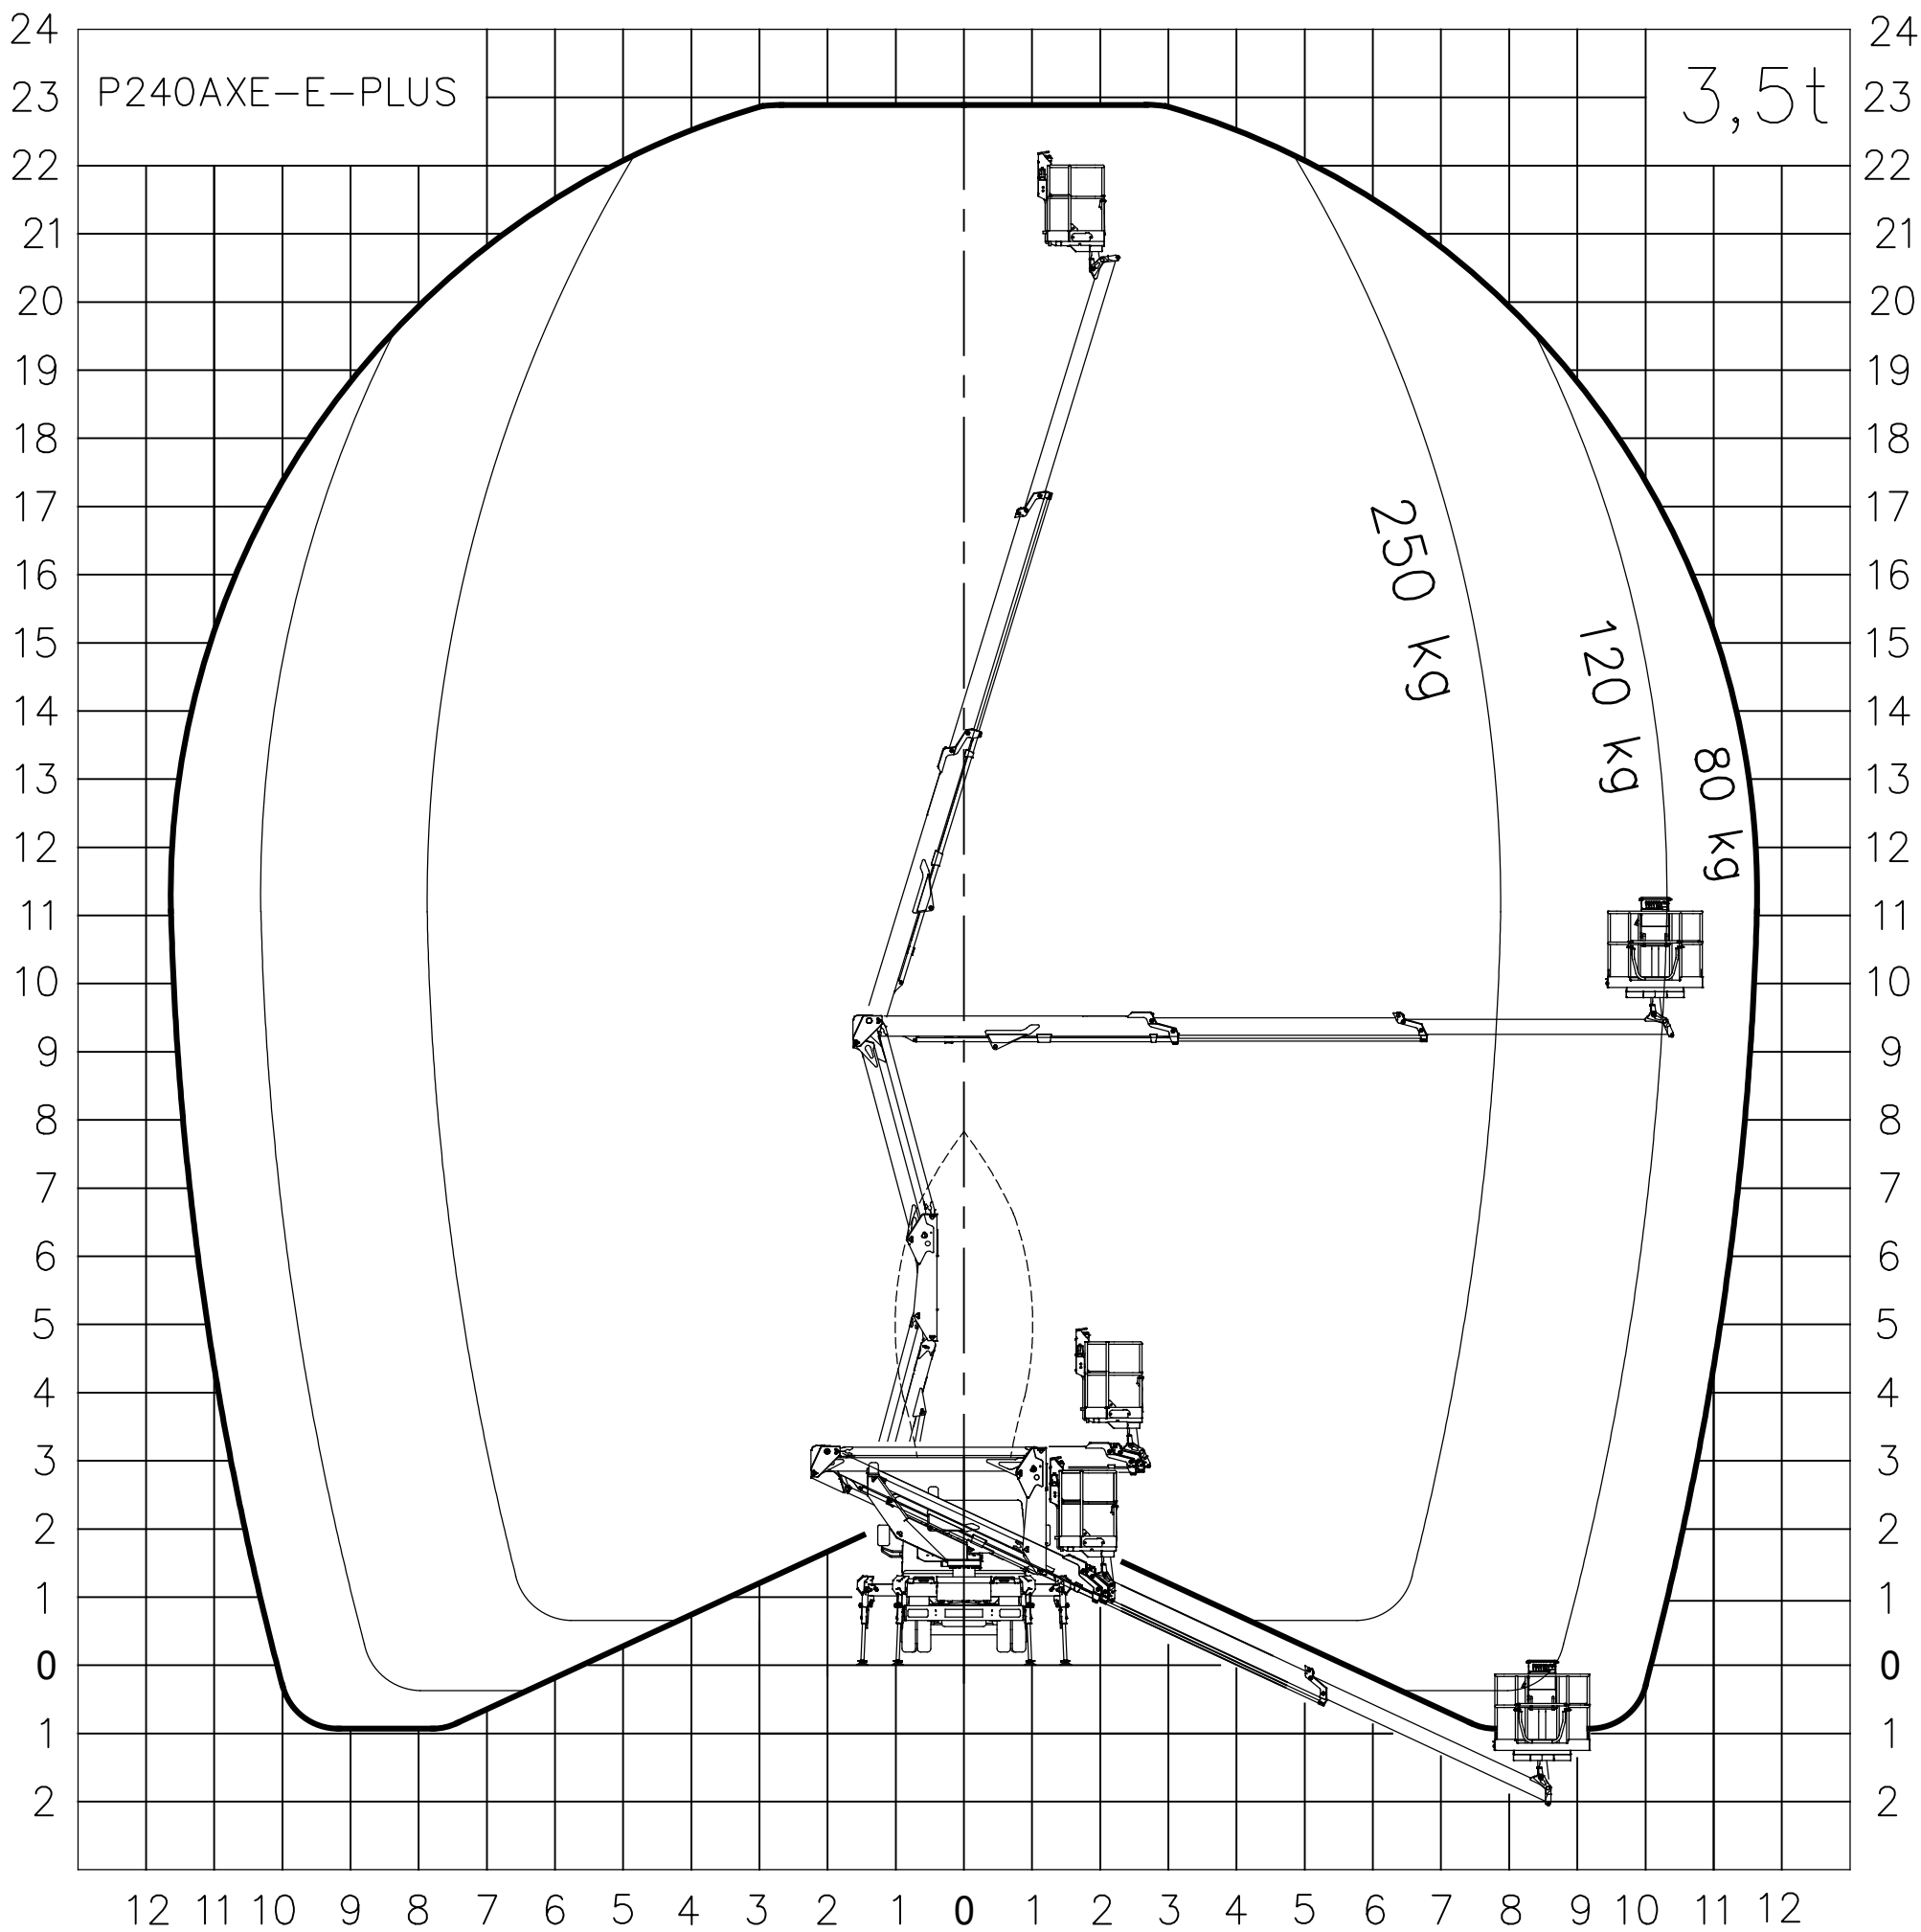

**PALFINGER**

Palfinger Platforms Italy s.r.l.

**A**

WORK AREA 01\_A

P240AXE-E-PLUS ON IVECO DAILY 35S14 WB 3450