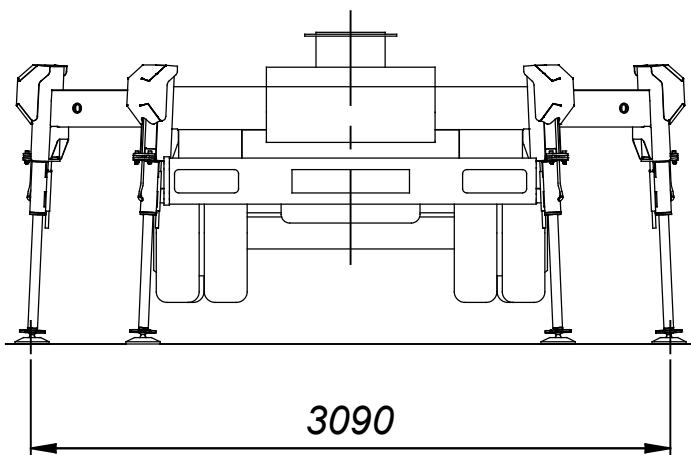

**PALFINGER**

Palfinger Platforms Italy s.r.l.

**A**

WORK AREA 01\_A

P240AXE-E-PLUS ON IVECO DAILY 35S14 WB 3450